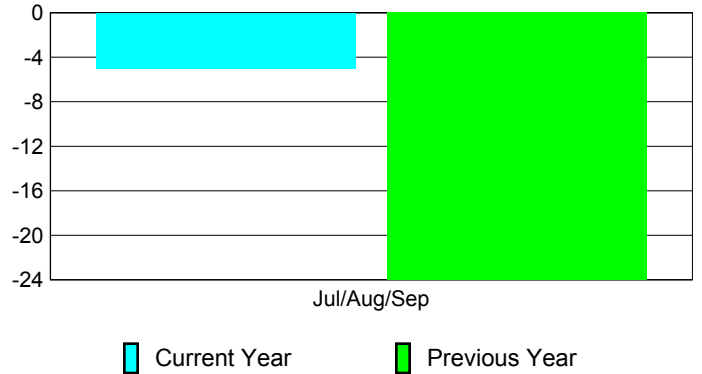

Membership Results 2010-2011

Goal, New, Dropped, Gain/Loss

Comparison of Club Gain/Loss

Current Year Compared to the Previous Year

Comparison of Membership Gain/Loss

Current Year Compared to the Previous Year

YTD Status Quo Clubs 2010-2011

Status Quo Clubs Compared to Status Quo Members

Gender Comparison 2010-2011

Male Female