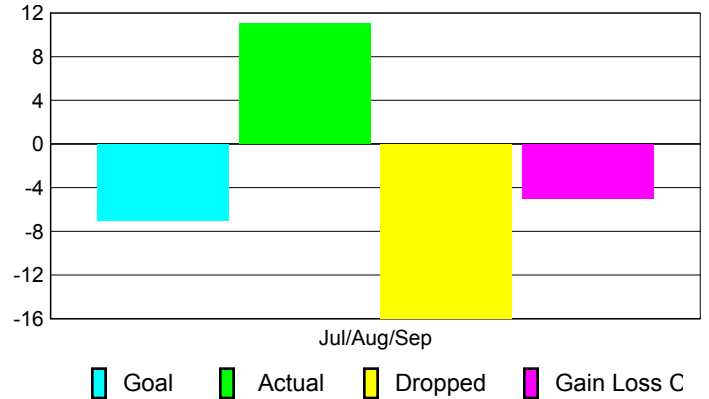

Club Results 2010-2011

Goal, New, Dropped, Gain/Loss

MEMBERSHIP

Membership Results
2010-2011

Membership
2009-2010

Month	Net Memb Goal	Actual New Memb	Actual Dropped Memb	Gain/Loss of Memb	Gain/Loss of Memb
Jul/Aug/Sep	-7	11	-16	-5	-24
Totals	-7	11	-16	-5	-24

Membership Results 2010-2011

Goal, New, Dropped, Gain/Loss

Comparison of Club Gain/Loss

Current Year Compared to the Previous Year

Comparison of Membership Gain/Loss

Current Year Compared to the Previous Year