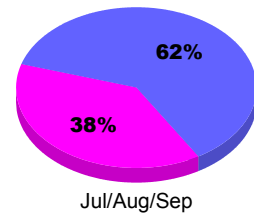

Club Results 2010-2011

Goal, New, Dropped, Gain/Loss

MEMBERSHIP

Membership Results
2010-2011

Membership
2009-2010

Month	Net Memb Goal	Actual New Memb	Actual Dropped Memb	Gain/Loss of Memb	Gain/Loss of Memb
Jul/Aug/Sep	-7	11	-16	-5	-24
Totals	-7	11	-16	-5	-24

Membership Results 2010-2011

Goal, New, Dropped, Gain/Loss

Comparison of Club Gain/Loss

Current Year Compared to the Previous Year

Comparison of Membership Gain/Loss

Current Year Compared to the Previous Year

YTD Status Quo Clubs 2010-2011

Status Quo Clubs Compared to Status Quo Members

Gender Comparison 2010-2011

Male Female